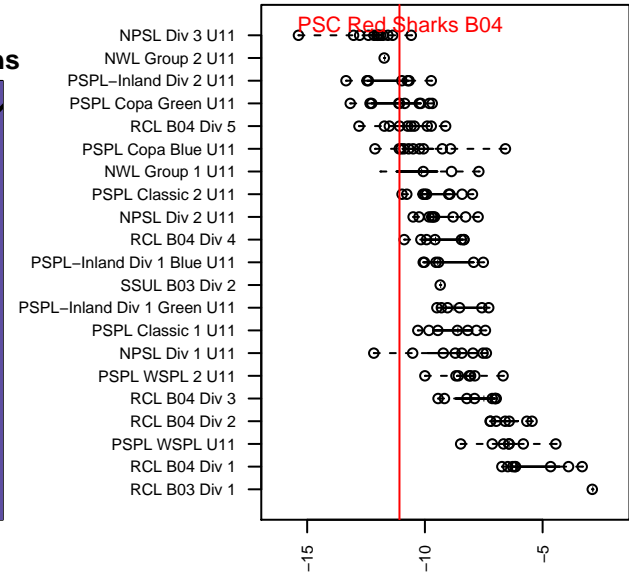

PSC Red Sharks B04

Puyallup SC
Puyallup, WA
B04 total strength=141
attack=0.24 defense=0.04
fall league = PSPL Copa Green U11
notes= also uses PSU

alt names used: Puyallup Soccer Union PSU BU11 Red Sharks
Venues played: 2015 PSPL Copa Green U11

**attack and defense variance (black dot)
relative to other teams
and top 10 in region**

**attack and defense rating
relative to others at age
and all opponents in last 13 months**

Performance relative to 13 month average

Performance relative to 13 month average

date	home		away		venue	pred.home	pred.away
2015-11-14	PSC Red Sharks B04	2	Eagleclaw FA Screaming Eagles B04	5	2015 PSPL Copa Green U11	2.47	5.86
2015-11-07	Heron AC Raptors B04	2	PSC Red Sharks B04	4	2015 PSPL Copa Green U11	3.10	3.88
2015-10-31	PSC Red Sharks B04	2	LWPFC White Arapaimas B04	4	2015 PSPL Copa Green U11	1.86	5.06
2015-10-24	NK Force B04	6	PSC Red Sharks B04	4	2015 PSPL Copa Green U11	5.87	2.34
2015-10-17	Impact FC White B04	3	PSC Red Sharks B04	8	2015 PSPL Copa Green U11	3.20	5.89
2015-10-11	PSC Red Sharks B04	3	Heron AC Raptors B04	4	2015 PSPL Copa Green U11	3.88	3.10
2015-10-10	PSC Red Sharks B04	6	Edmond Premier Titans B04	2	2015 PSPL Copa Green U11	6.45	1.57
2015-10-04	PSC Red Sharks B04	4	Kent City Black B04	3	2015 PSPL Copa Green U11	3.49	3.81
2015-10-03	PSC Red Sharks B04	4	Seattle Celtic Gold B04	3	2015 PSPL Copa Green U11	5.75	2.67
2015-09-26	MRFC Blue B04	5	PSC Red Sharks B04	4	2015 PSPL Copa Green U11	4.85	2.65
2015-09-13	Eagleclaw FA Screaming Eagles B04	8	PSC Red Sharks B04	1	2015 PSPL Copa Green U11	5.86	2.47
2015-09-12	LWPFC White Arapaimas B04	5	PSC Red Sharks B04	1	2015 PSPL Copa Green U11	5.06	1.86